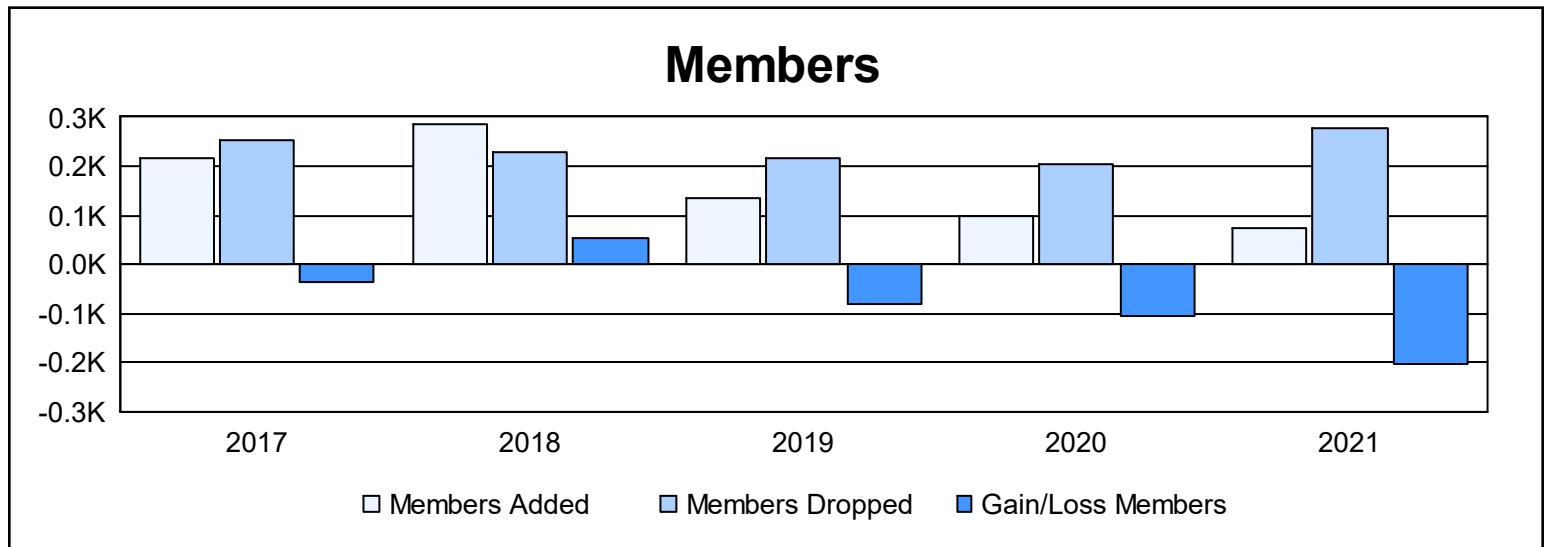

Year	New Clubs	Dropped Clubs	Gain/ Loss Clubs	New Members	Charter Members	Reinstate Members	Transfer Members	Total Member Added	Total Members Dropped	Gain/ Loss Members
2016-2017	1	1	0	185	26	1	6	218	254	-36
2017-2018	1	0	1	247	23	7	7	284	230	54
2018-2019	0	3	-3	117	1	8	9	135	215	-80
2019-2020	0	4	-4	93	0	2	3	98	204	-106
2020-2021	0	8	-8	65	0	4	4	73	276	-203
<b>Average</b>	<b>0</b>	<b>3</b>	<b>-3</b>	<b>141</b>	<b>10</b>	<b>4</b>	<b>6</b>	<b>162</b>	<b>236</b>	<b>-74</b>

### Membership Composition June 2021 Cumulative