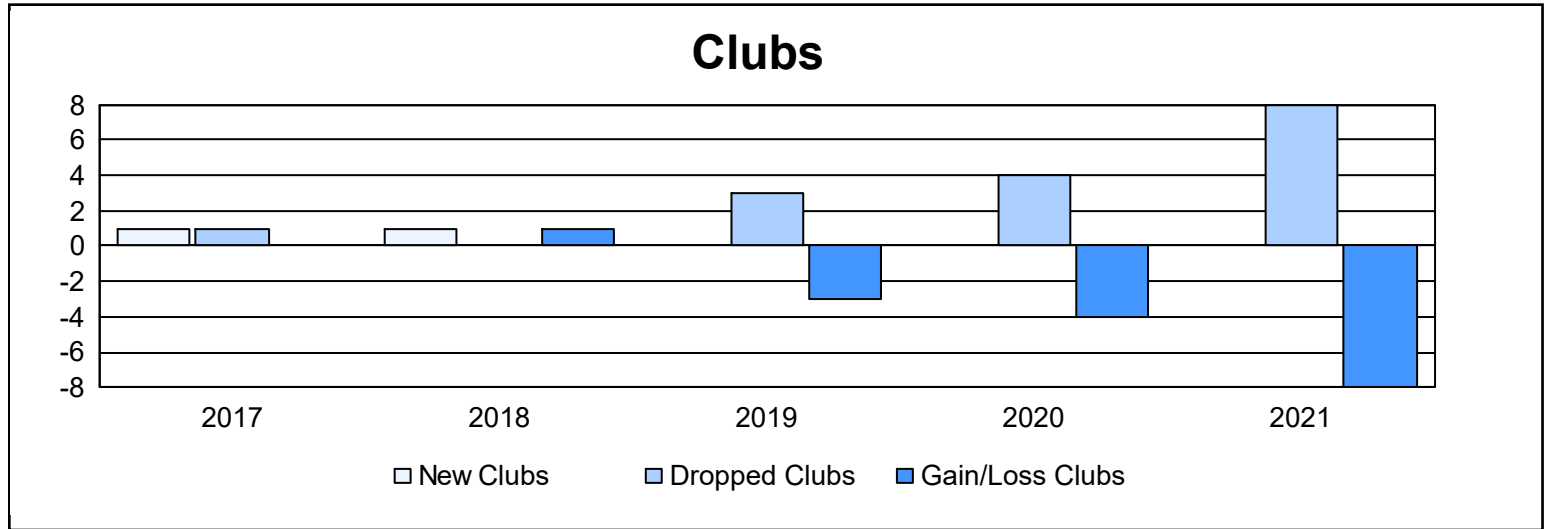

Year	New Clubs	Dropped Clubs	Gain/ Loss Clubs	New Members	Charter Members	Reinstate Members	Transfer Members	Total Member Added	Total Members Dropped	Gain/ Loss Members
2016-2017	1	1	0	185	26	1	6	218	254	-36
2017-2018	1	0	1	247	23	7	7	284	230	54
2018-2019	0	3	-3	117	1	8	9	135	215	-80
2019-2020	0	4	-4	93	0	2	3	98	204	-106
2020-2021	0	8	-8	65	0	4	4	73	276	-203
<b>Average</b>	<b>0</b>	<b>3</b>	<b>-3</b>	<b>141</b>	<b>10</b>	<b>4</b>	<b>6</b>	<b>162</b>	<b>236</b>	<b>-74</b>

### Membership Composition June 2021 Cumulative